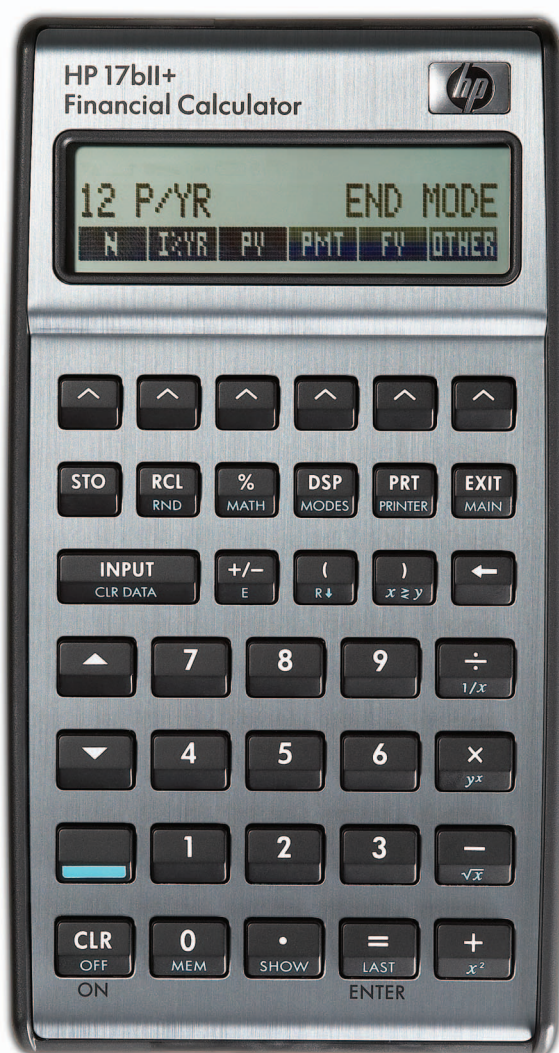

HP 17bII+

Financial Calculator

Ideal for real estate, finance and business professionals, the HP 17bII+ features a simple keyboard, 250 menu-driven functions, RPN*, and algebraic entry-system logic.

Enhanced power yet easy to use

The HP 17bII+ offers clear and informative menu-driven functionality, over 250 built-in functions, 28KB memory, plus the HP Solve application**.

- Over 250 menu-driven, easy-to-use functions for financial and statistical tasks
- Handle the heaviest workloads and work more efficiently thanks to 28KB of memory
- Enter and store an equation then use it to solve any variable using the HP Solve application**
- Access applications and find solutions fast with menus, prompts and messages on large 2-line display

HP 17bII+

Specifications

The HP 17bII+ Financial Calculator includes all the features of the HP 12c Platinum plus:

- 2 line 22 character display
- HP Solve Application**
- Customizable, menu-drive operation
- Built-in clock, calendar, alarm and message entry
- Over 250 built-in functions
- 28KB of memory